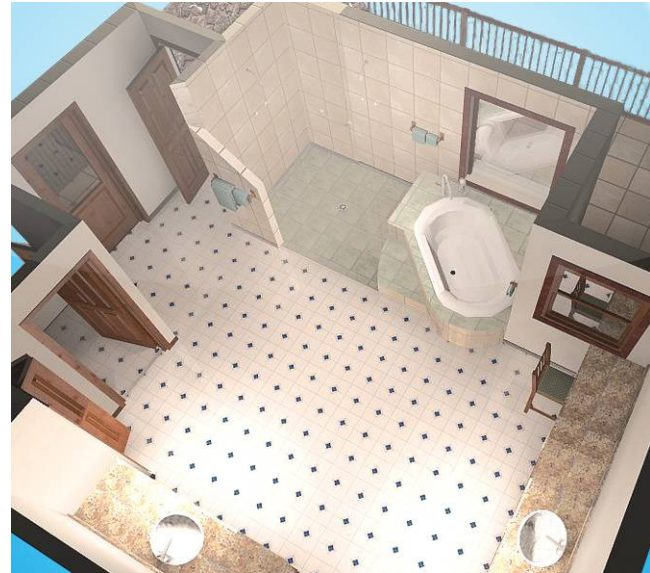

Plus, the kitchen is the largest energy consumer in your house. Find out how to save energy and money by locating green appliances that reduce your energy consumption.

Bathroom Builder & Design Wizard

Whether you're remodelling an existing bathroom or adding on, updating a bathroom can add significant value to your home. Use the Bathroom Builder & Design Wizard to quickly layout your new bathroom, or use our simple tools design your own.

Create Custom Cabinets

TurboFloorPlan makes it easy to create custom cabinets for your new kitchen and bathroom, as well as other areas in your home for extra storage. Choose from a variety of sizes and select the colour and finish, try different hardware, handle styles, and choose the countertops material such as marble or granite.

Paint, Materials & Textures

Select from a huge collection of interior (& exterior) paint colours from nationally known brands. Choose from our library of materials and textures to apply to walls, floors, furniture and more. You can even scan in your own materials, so you can, for example, see how your actual drapes or wallpaper will look.

Custom Features

You can easily add skylights, circular staircases, curved railings, columns, furnishings, lighting and more.